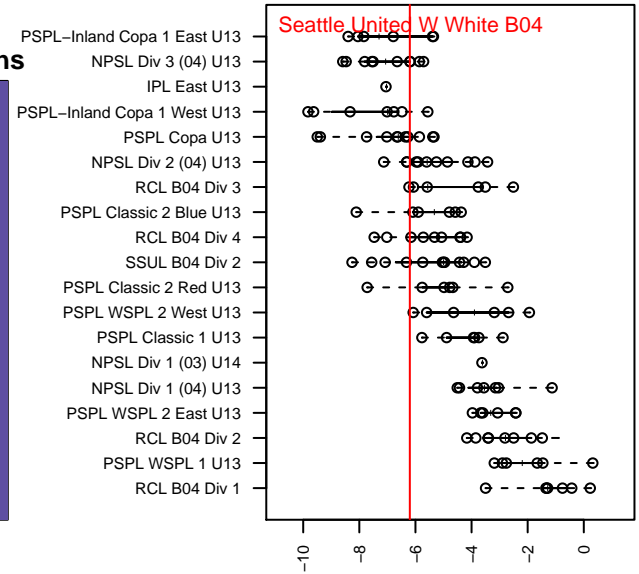

# Seattle United W White B04

Seattle United Regional  
 Seattle, WA  
 B04 total strength=670  
 attack=1.15 defense=0.36  
 fall league = NPSL Div 3 (04) U13  
 notes= Nakamura 2016

alt names used:  
 SEATTLE UNITED WEST B04 WHITE (WA)  
 Seattle United West B04 White  
 Seattle United West B04 White  
 Seattle United West B04 White

Venues played:  
 2016 Bigfoot Silver U13  
 2016 NPSL Division 3 (04) U13  
 2016 Cranberry Cup U13  
 2016 Founders Cup B04 Div A

**Seattle United W White B04**  
 Dots are actual minus expected GF (blue circles) and GA (red triangles).  
 Blue line is smoothed change in attack strength. Red is smoothed change in defense strength.

**attack and defense variance (black dot)  
relative to other teams  
and top 10 in region**

**attack and defense rating  
relative to others at age  
and all opponents in last 13 months**

**Performance relative to 13 month average**